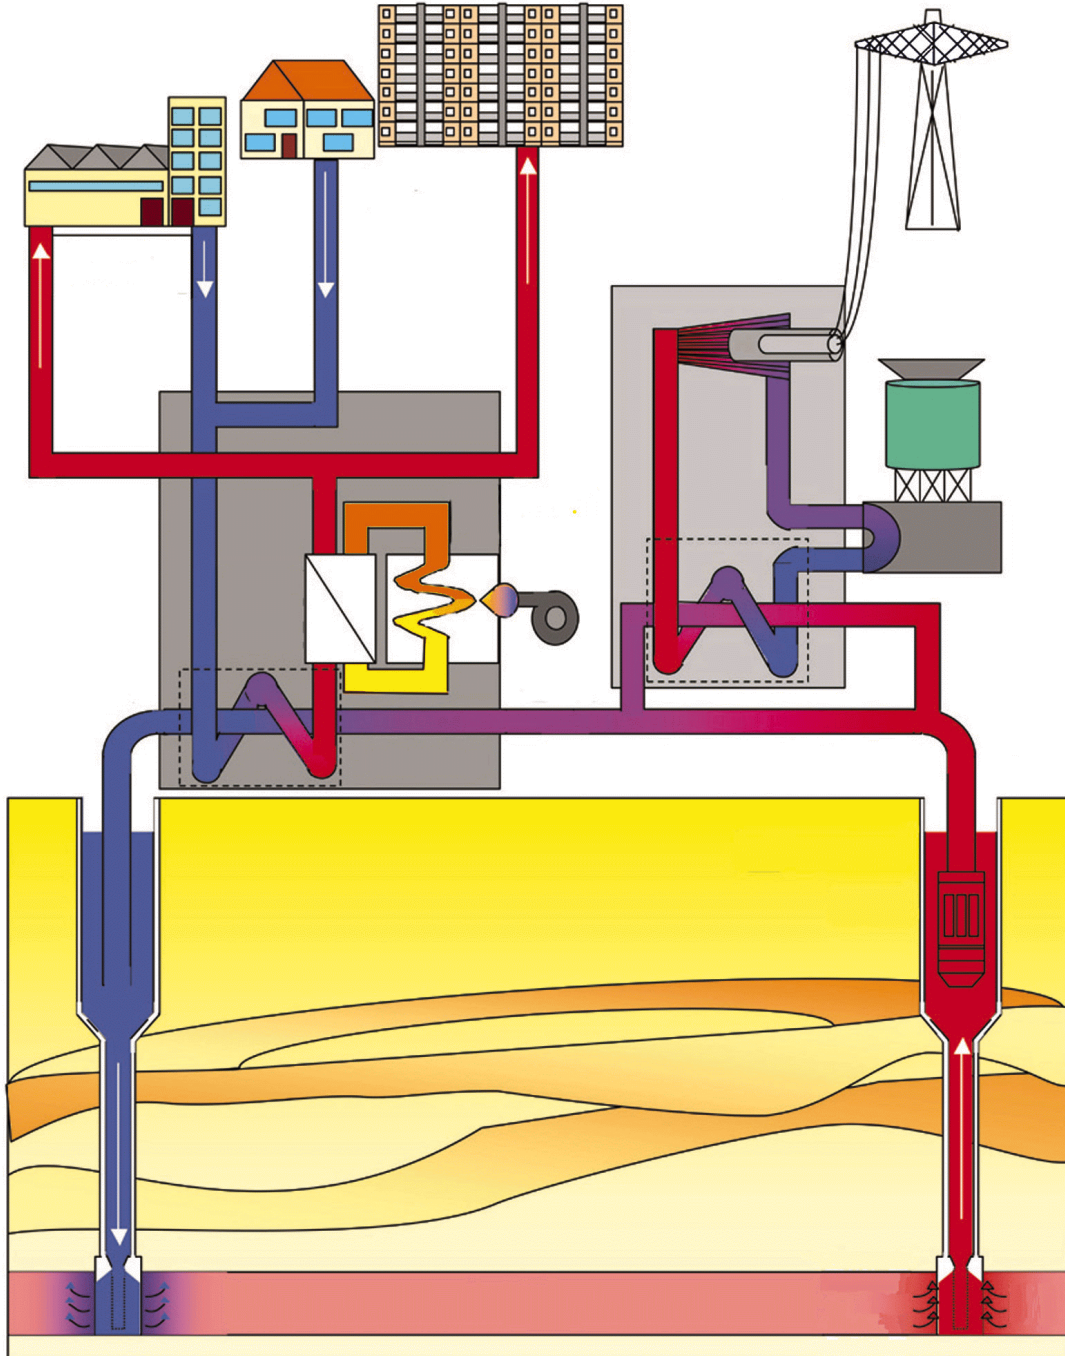

GEO-HEAT CENTER

Quarterly Bulletin

OREGON INSTITUTE OF TECHNOLOGY -KLAMATH FALLS, OREGON 97601-8801
PHONE NO. (541) 885-1750

District Heating

Power Plant

Combined Geothermal Heat & Power Plants